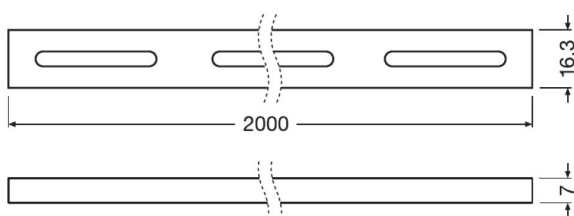

Familiendatenblatt

Technische Daten

Abmessungen & Gewicht

Produkt-Bezeichnung	Produkt-gewicht
BA -MP-M-CP-2	136,00 g

Produkt Grafik

BA -MP-M-CP-2

Logistische Daten

Produkt-Bezeichnung	Statistische Warennummer
BA -MP-M-CP-2	761699909900

Umwelt Informationen Informationen gemäß Art. 33 der EU Richtlinie (EC) 1907/2006 (REACH)

Produkt-Bezeichnung	Datum der Deklaration	Primäre Erzeugnisnummer	Stoff der Kandidatenliste 1
BA -MP-M-CP-2	13-02-2022	4062172168410	No declarable substances contained