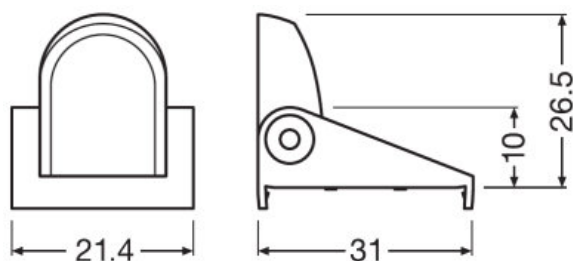

AJUSTABLEWIDEBRACKET